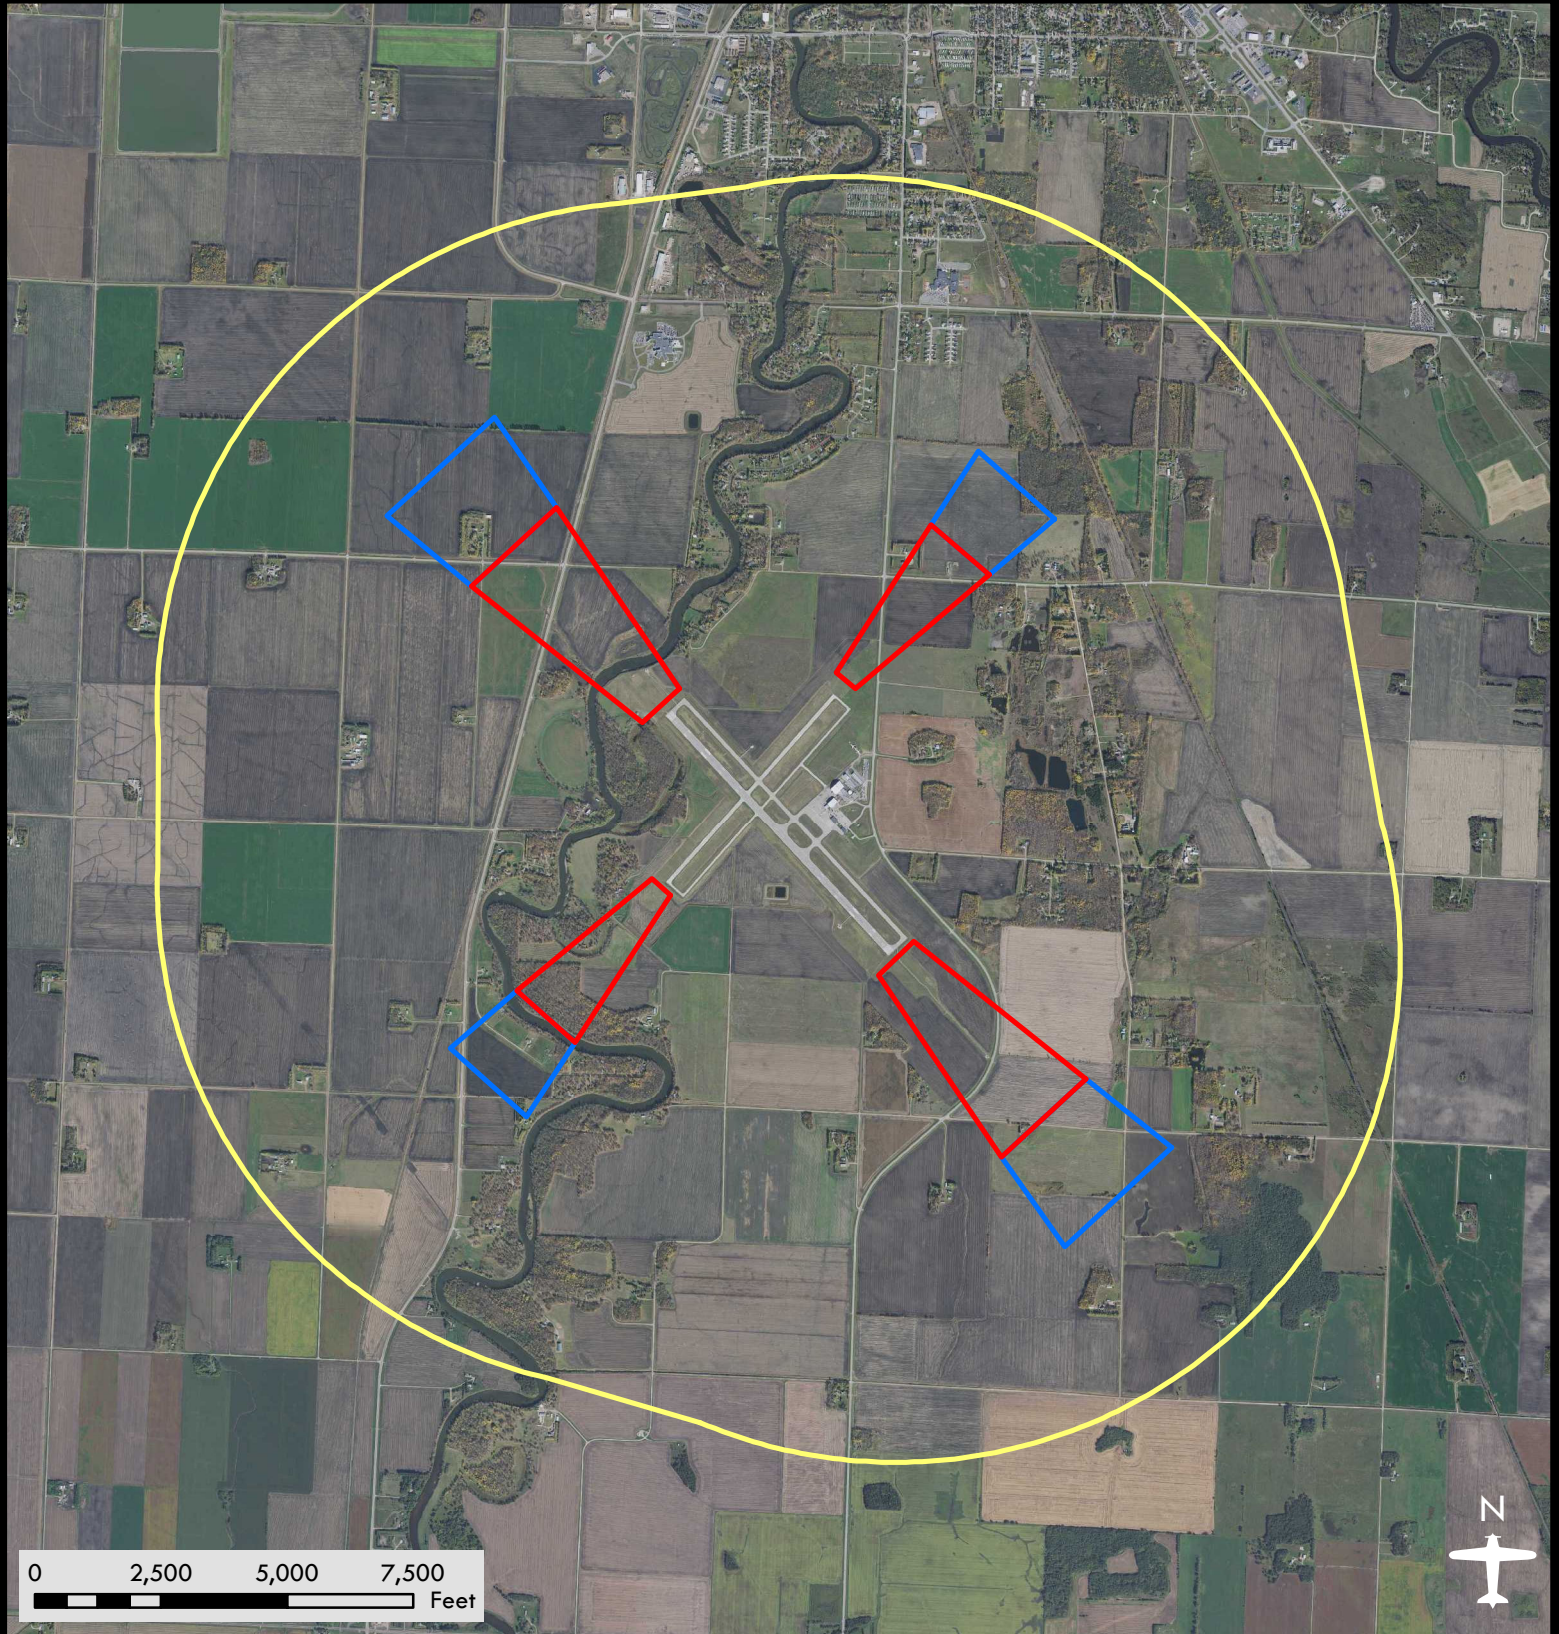

Thief River Falls Regional Airport

Airport Safety Zones

Date: 08/08/2018

Legend

-  Zone A
-  Zone B
-  Zone C

DISCLAIMER: This is not an official zoning map. To view the official map and ordinance for this airport, please visit the Airport Zoning Information Warehouse at <https://www.dot.state.mn.us/aero/planning/zoning-warehouse.html>. The State of Minnesota makes no representations or warranties expressed or implied, with respect to the reuse of the data provided herewith regardless of its format or the means of its transmission. There is no guarantee or representation to the user as to the accuracy, currency, suitability, or reliability of this data for any purpose. The user accepts the data "as is." The State of Minnesota assumes no responsibility for loss or damage incurred as a result of any user's reliance on this data. All maps and other material provided herein are protected by copyright. Permission is granted to copy and use the materials herein.